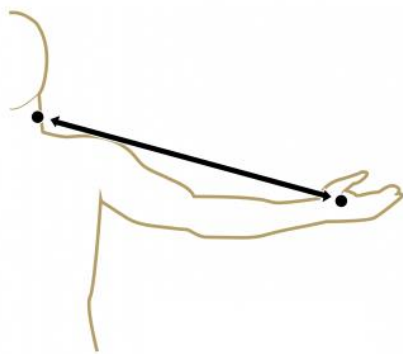

The Magic Flute

Your Complete Music Store

ORCHESTRAL STRINGS INSTRUMENT SIZING GUIDE

Size Options

Getting the right size instrument is important, and easy.

Orchestral instruments come in a variety of sizes to ensure a positive playing experience. We carry a complete selection of sizes for orchestral instrument rentals. Please use the chart below to find the perfect size for your young musician.

Violin and Viola Sizing

Make sure the arm is somewhat relaxed.

	Violin		Viola
1/32	13-14 inches	12"	20.25-22.25 inches
1/16	14-16.75 inches	13"	22.25-23.5 inches
1/10	15.25-16.75 inches	14"	23.5-24.75 inches
1/8	16.75-18.5 inches	15"	24.75-25.5 inches
1/4	18.5-20.25 inches	15.5"	25.5-26.25 inches
1/2	20.25-22.25 inches	16"	26.5-27 inches
3/4	22.25-23.5 inches	16.5"	27 inches and above
4/4	23.5 inches and above		

Cello Sizing

Make sure the fingers are comfortably separated.

	Cello
1/8	2-3.5 inches
1/4	2.5-3.5 inches
1/2	3.5-4.5 inches
3/4	4.5-5.5 inches
4/4	5.5 inches and above

The Magic Flute

Your Complete Music Store

Double Bass Sizing

Make sure to stand straight and measure top of the head to the floor.

Bass

1/8	54 inches and below
1/4	54-60 inches
1/2	60-66 inches
3/4	66 inches and above

If you would like assistance, we're happy to help. Please visit us in the store, with your child, and we'll measure and recommend the right size.